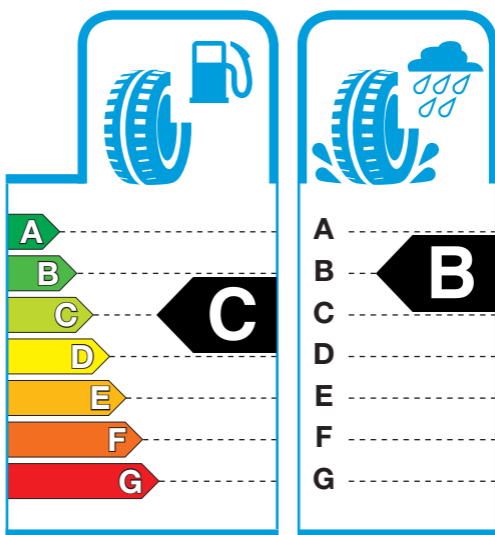

# TOYO TIRES

## 205/60 R14 88H

TOYO TIRE CORPORATION  
[www.toyotires-global.com](http://www.toyotires-global.com)

1222/2009 - C1