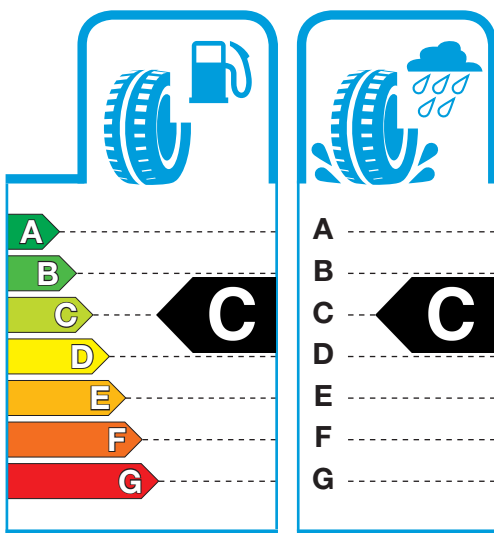

TOYO TIRES

NANOENERGY 3

165/70 R14 85T XL

4 981910 735885

TOYO TIRE CORPORATION
www.toyotires-global.com

1222/2009 - C1